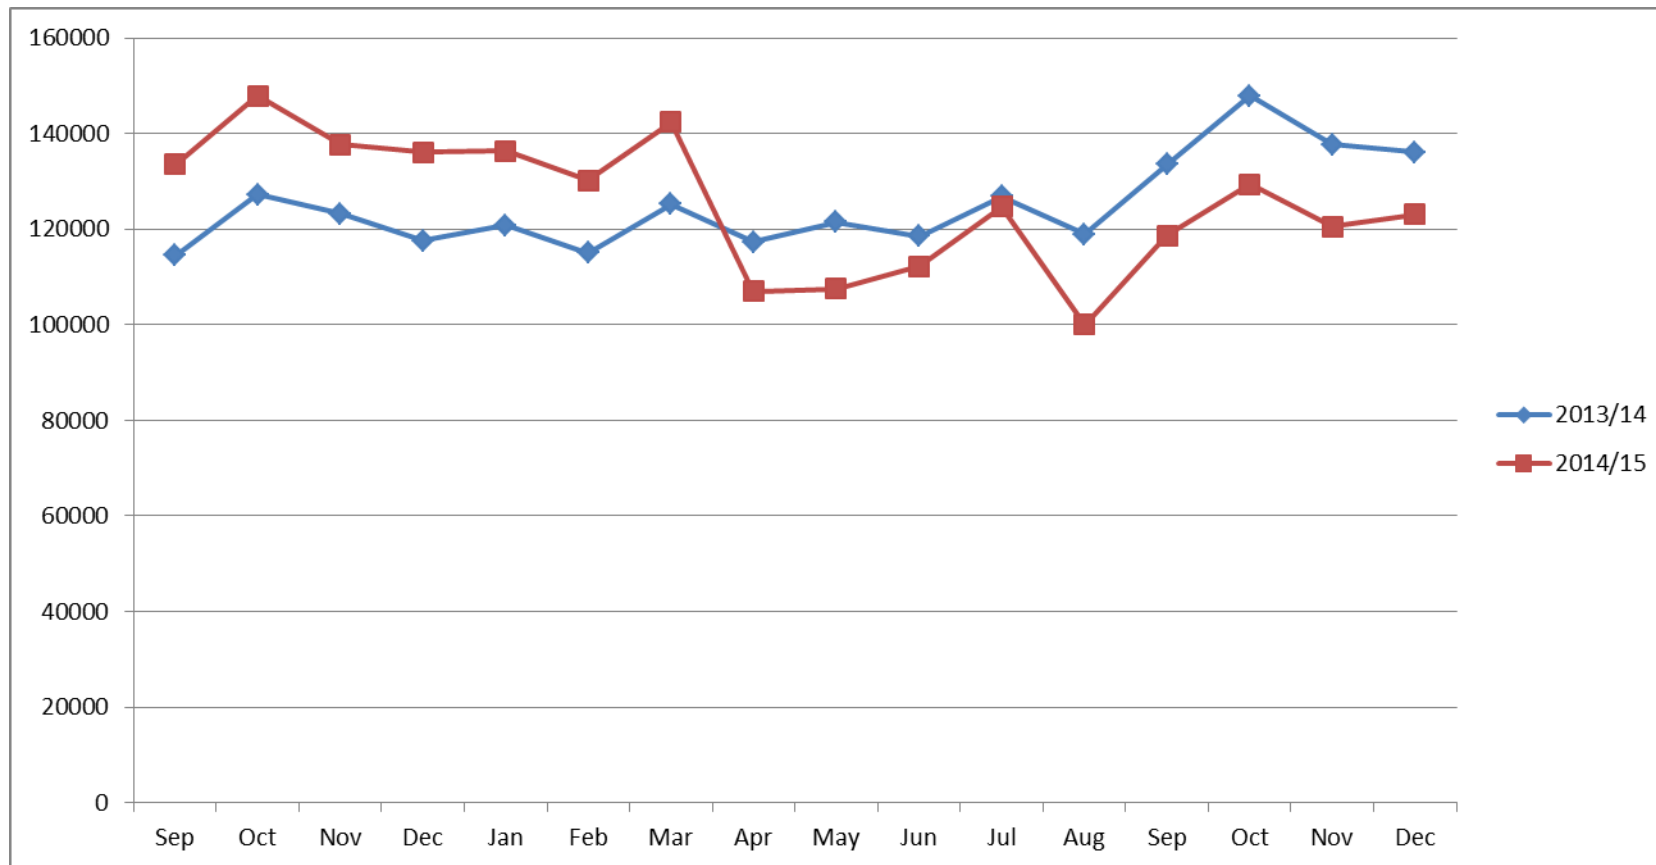

Essential Reference Paper 'C'

Total Parking Hours Purchased (Excluding 'RingGo') – Bishop's Stortford

Total Parking Hours Purchased (Excluding 'RingGo') – Hertford

N.B. Bircherley Green MSCP Closed in April 2015 leading to a reduction in the number of parking hours purchased

Total Parking Hours Purchased (Excluding 'RingGo') – Ware