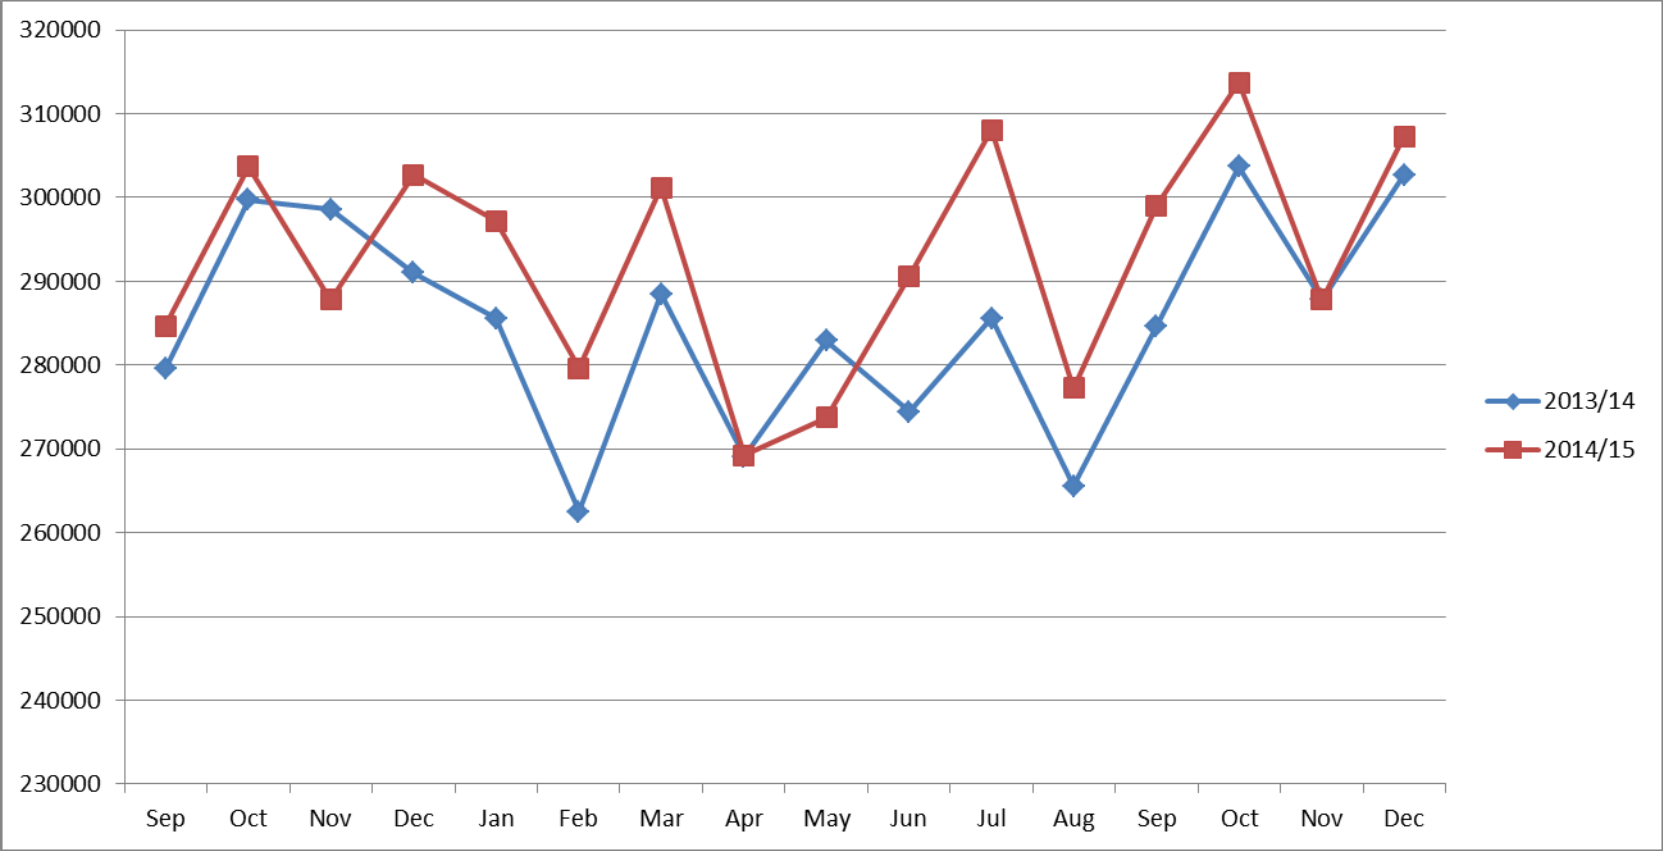

Essential Reference Paper 'C'

Total Parking Hours Purchased (Excluding 'RingGo') – Bishop's Stortford

Total Parking Hours Purchased (Excluding 'RingGo') – Hertford

N.B. Bircherley Green MSCP Closed in April 2015 leading to a reduction in the number of parking hours purchased

Total Parking Hours Purchased (Excluding 'RingGo') – Ware